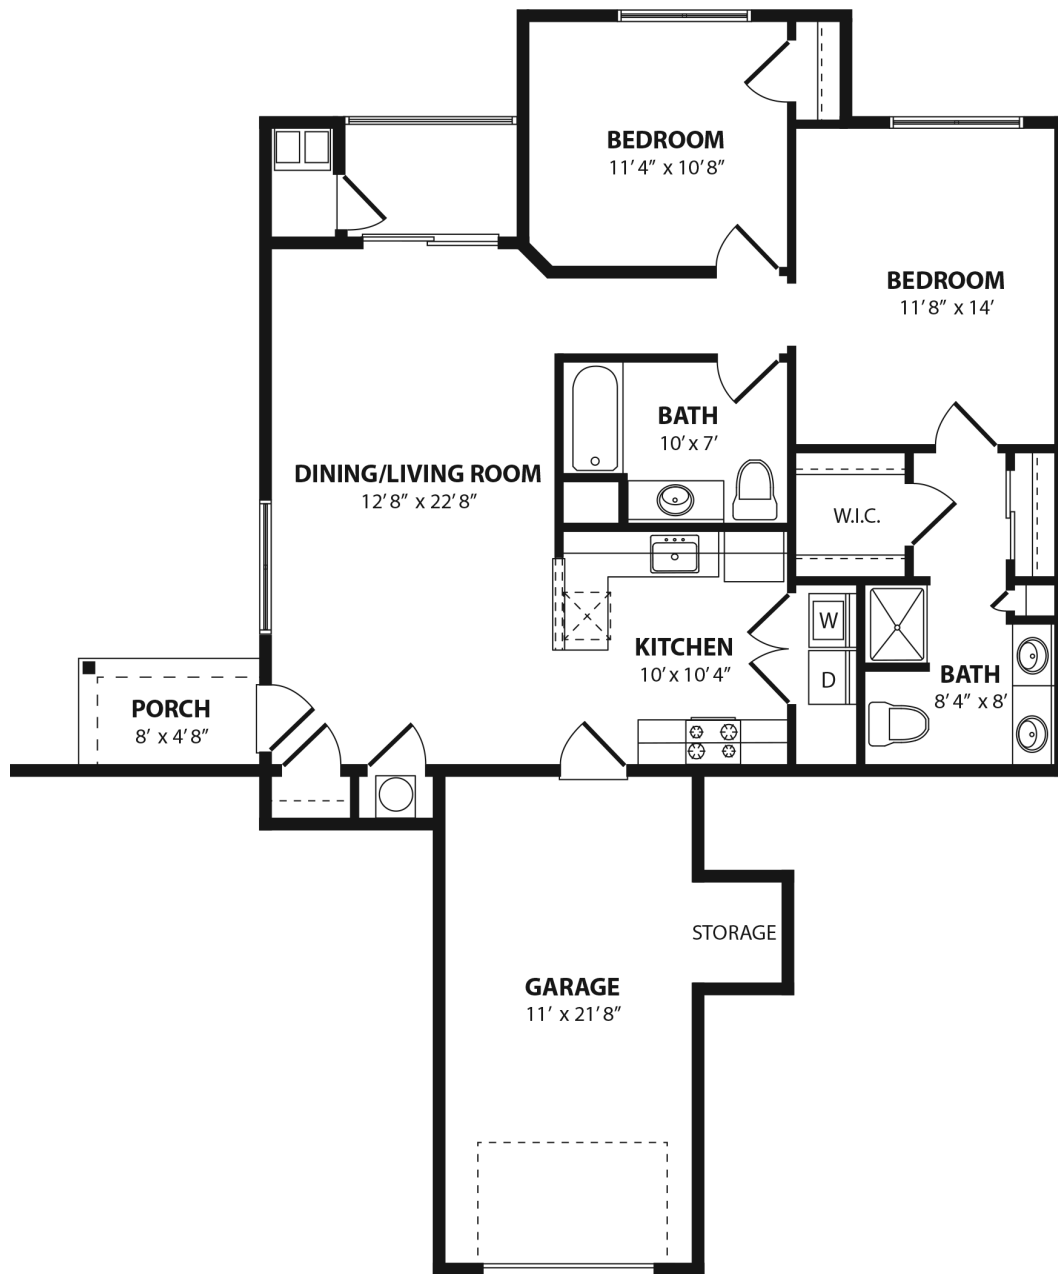

Beacon

1064 square feet | 2 bedroom | 2 bath

All dimensions are approximate. Please see Leasing Consultant for details.