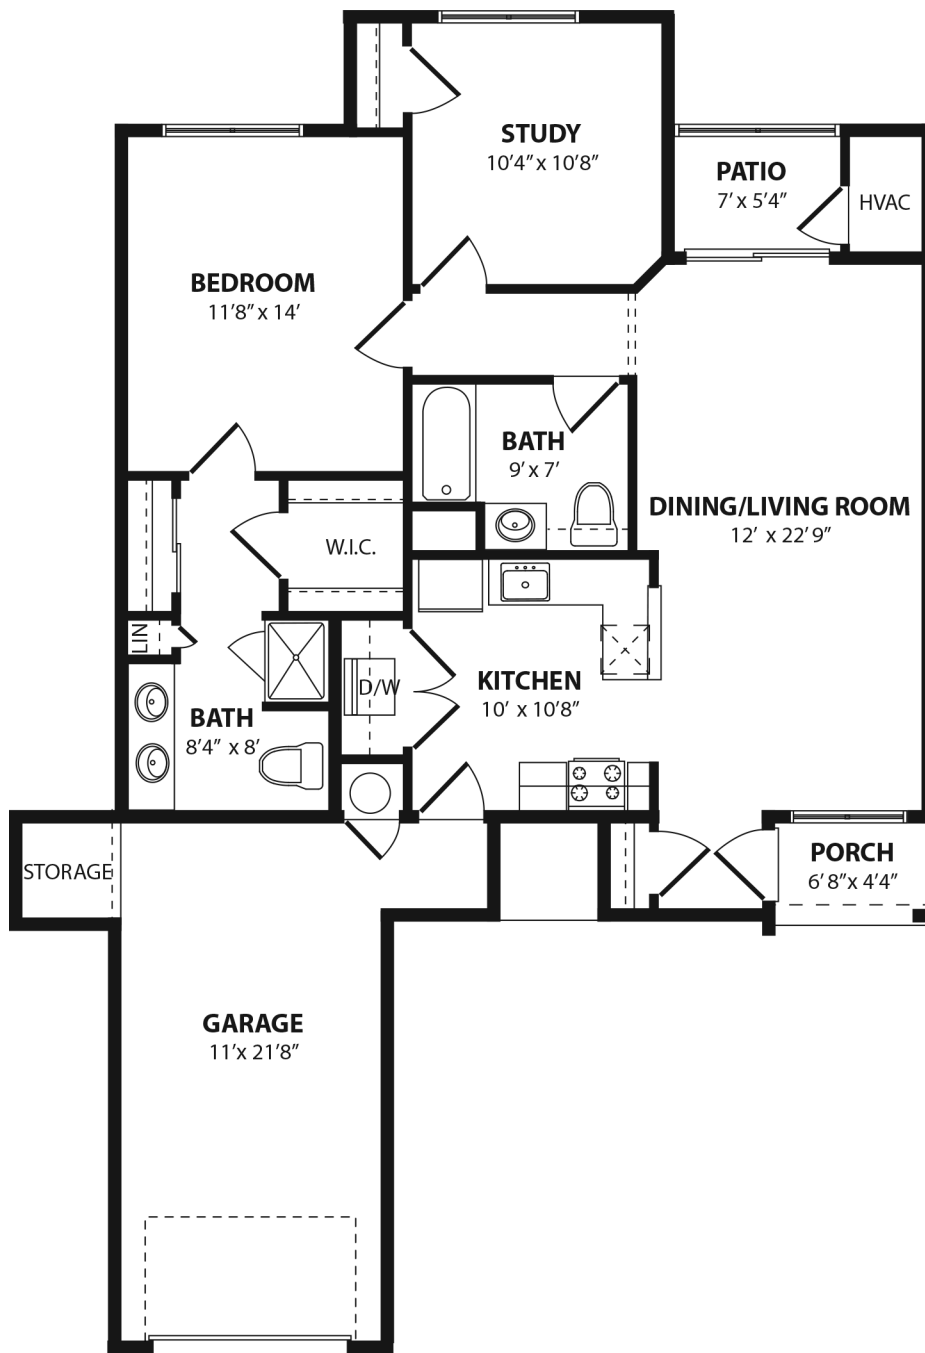

# Brookside

1012 square feet | 1 bedroom | 1 study | 2 bath

All dimensions are approximate. Please see Leasing Consultant for details.