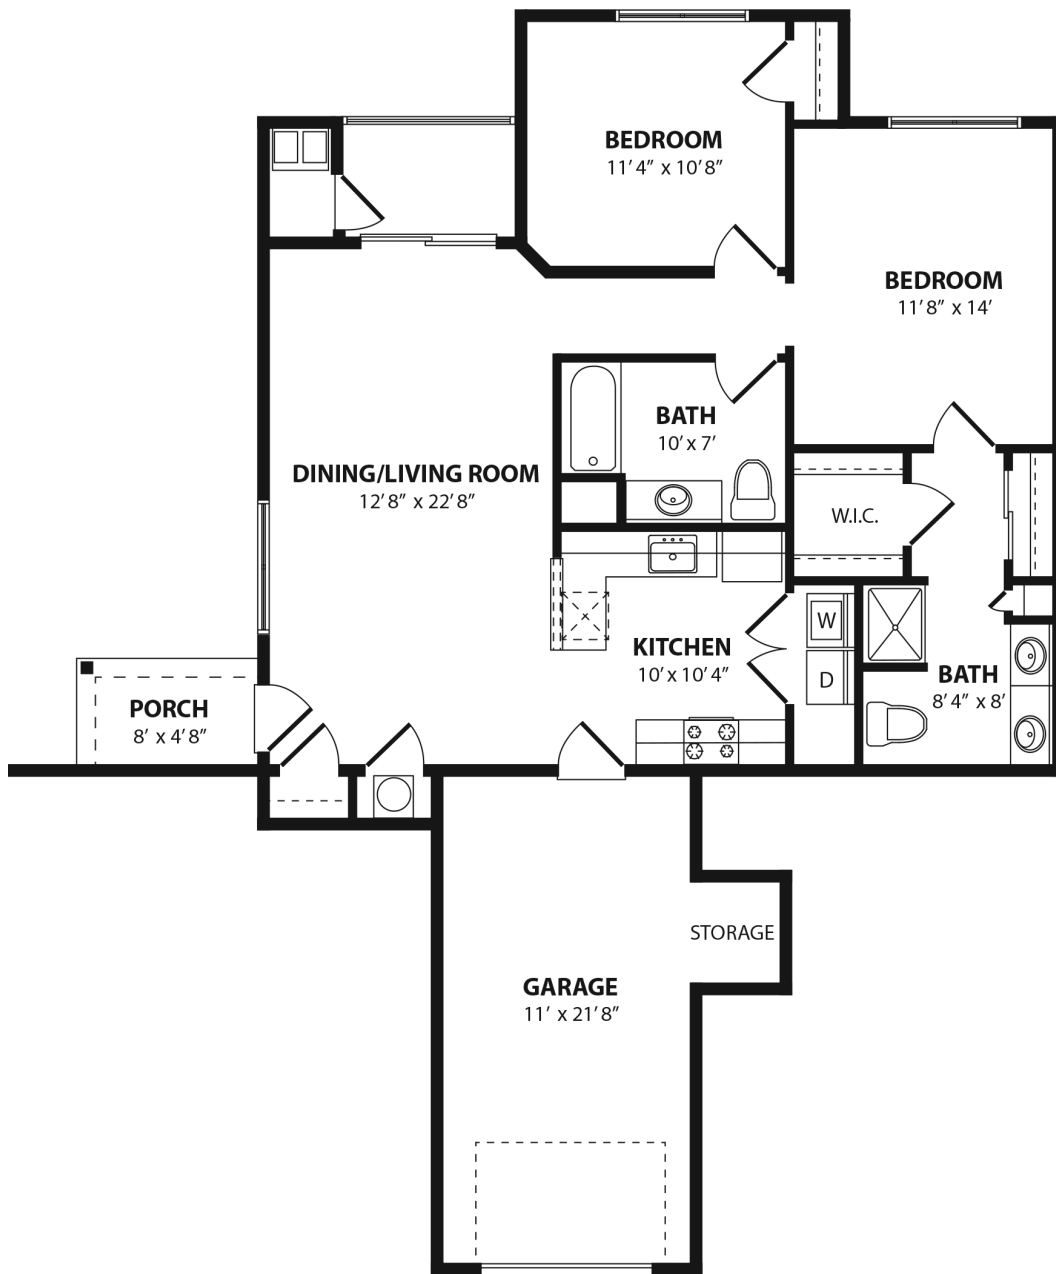

Beacon

1064 square feet | 2 bedroom | 2 bath