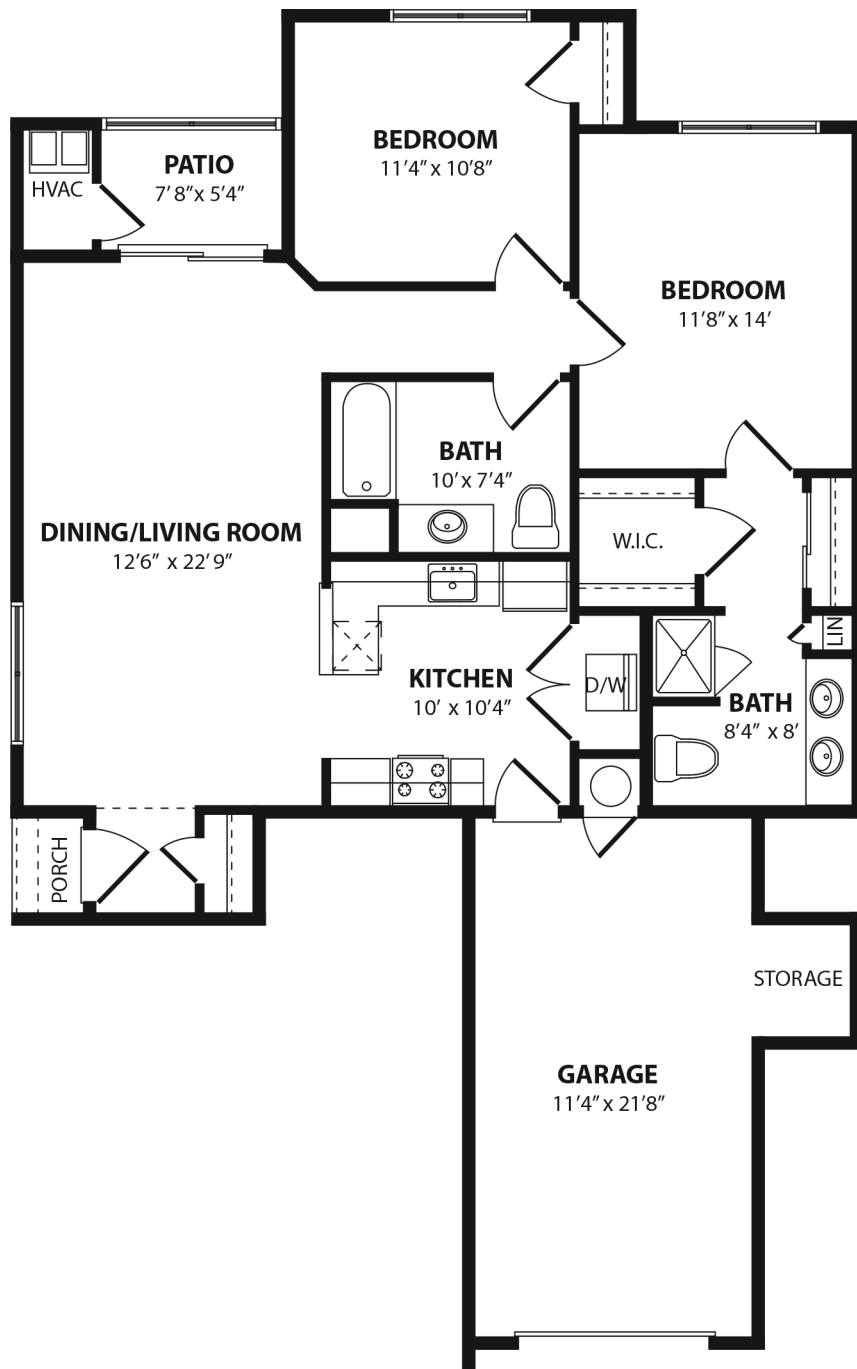

# Berkshire

1060 square feet | 2 bedroom | 2 bath