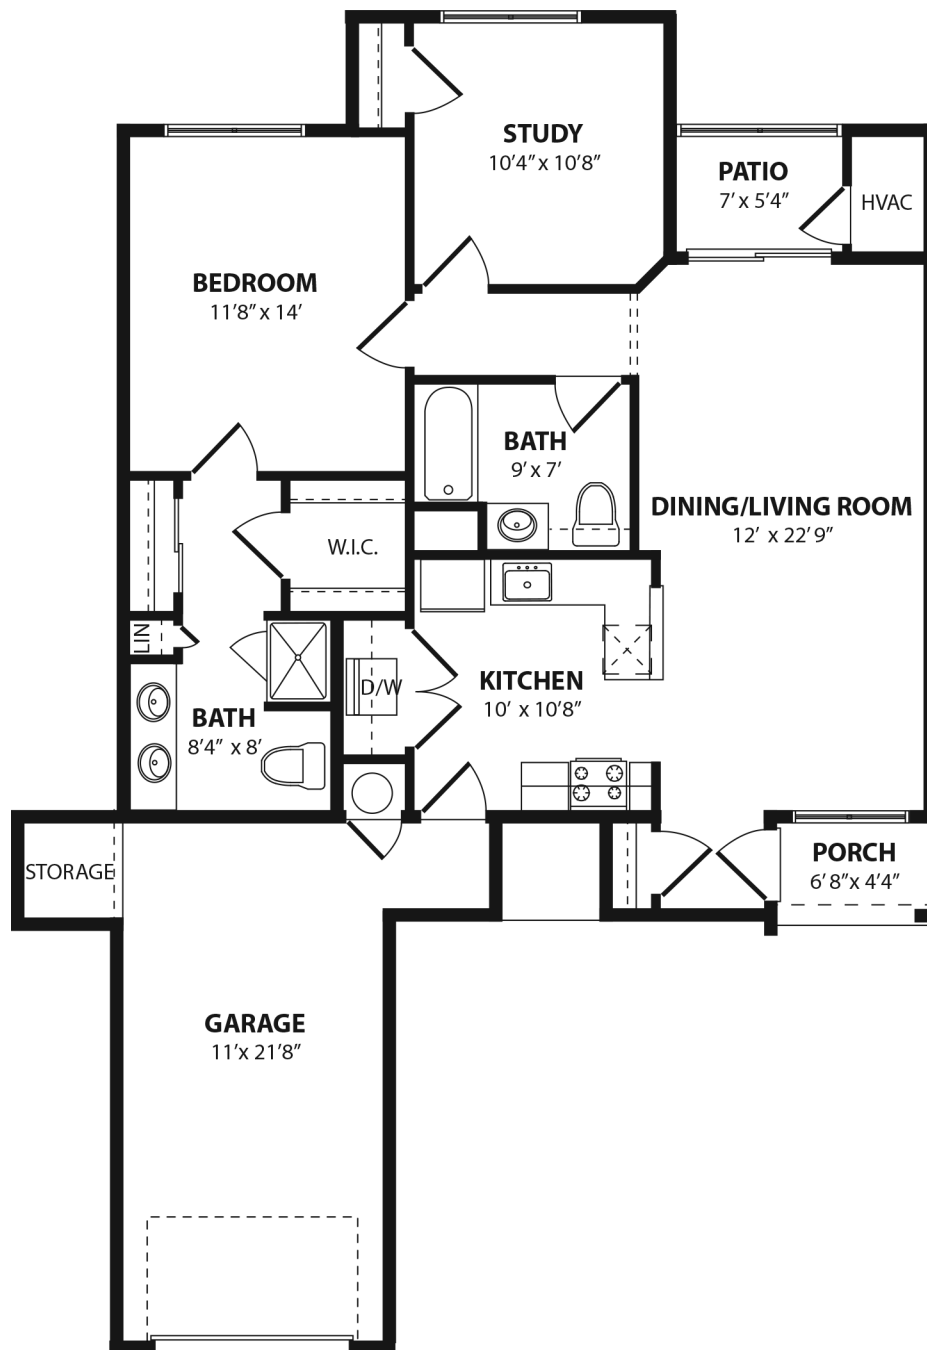

# Brookside

1012 square feet | 1 bedroom | 1 study | 2 bath