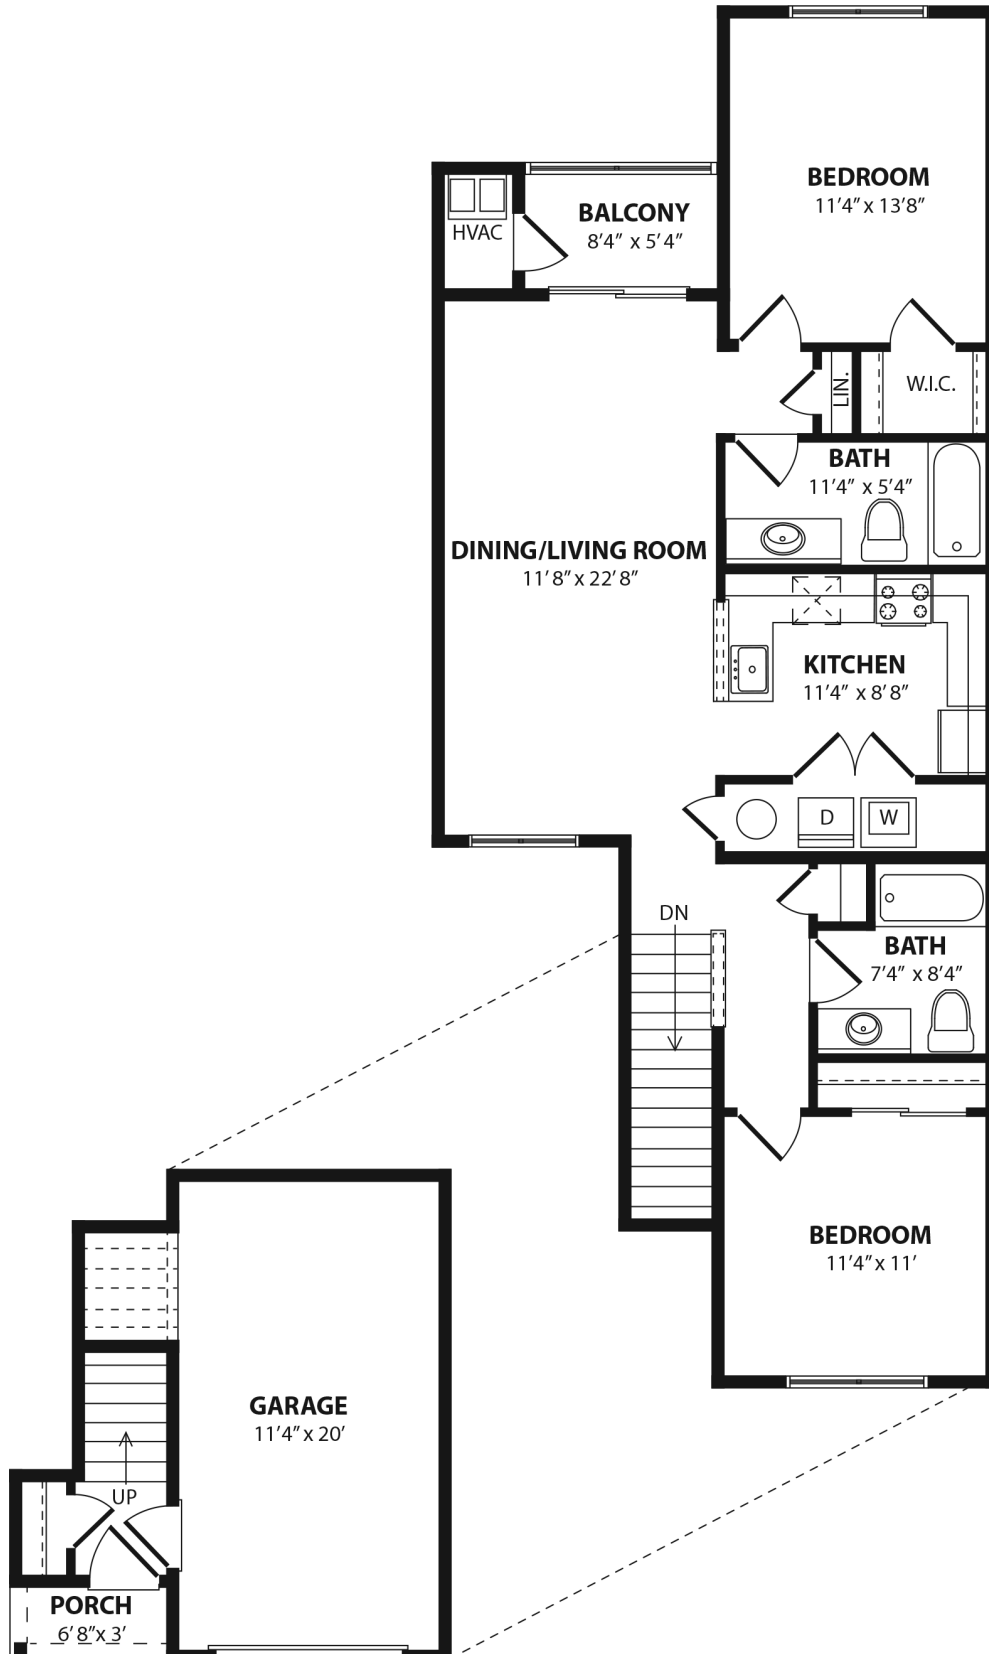

# Chadwick

1044 square feet | 2 bedroom | 2 bath