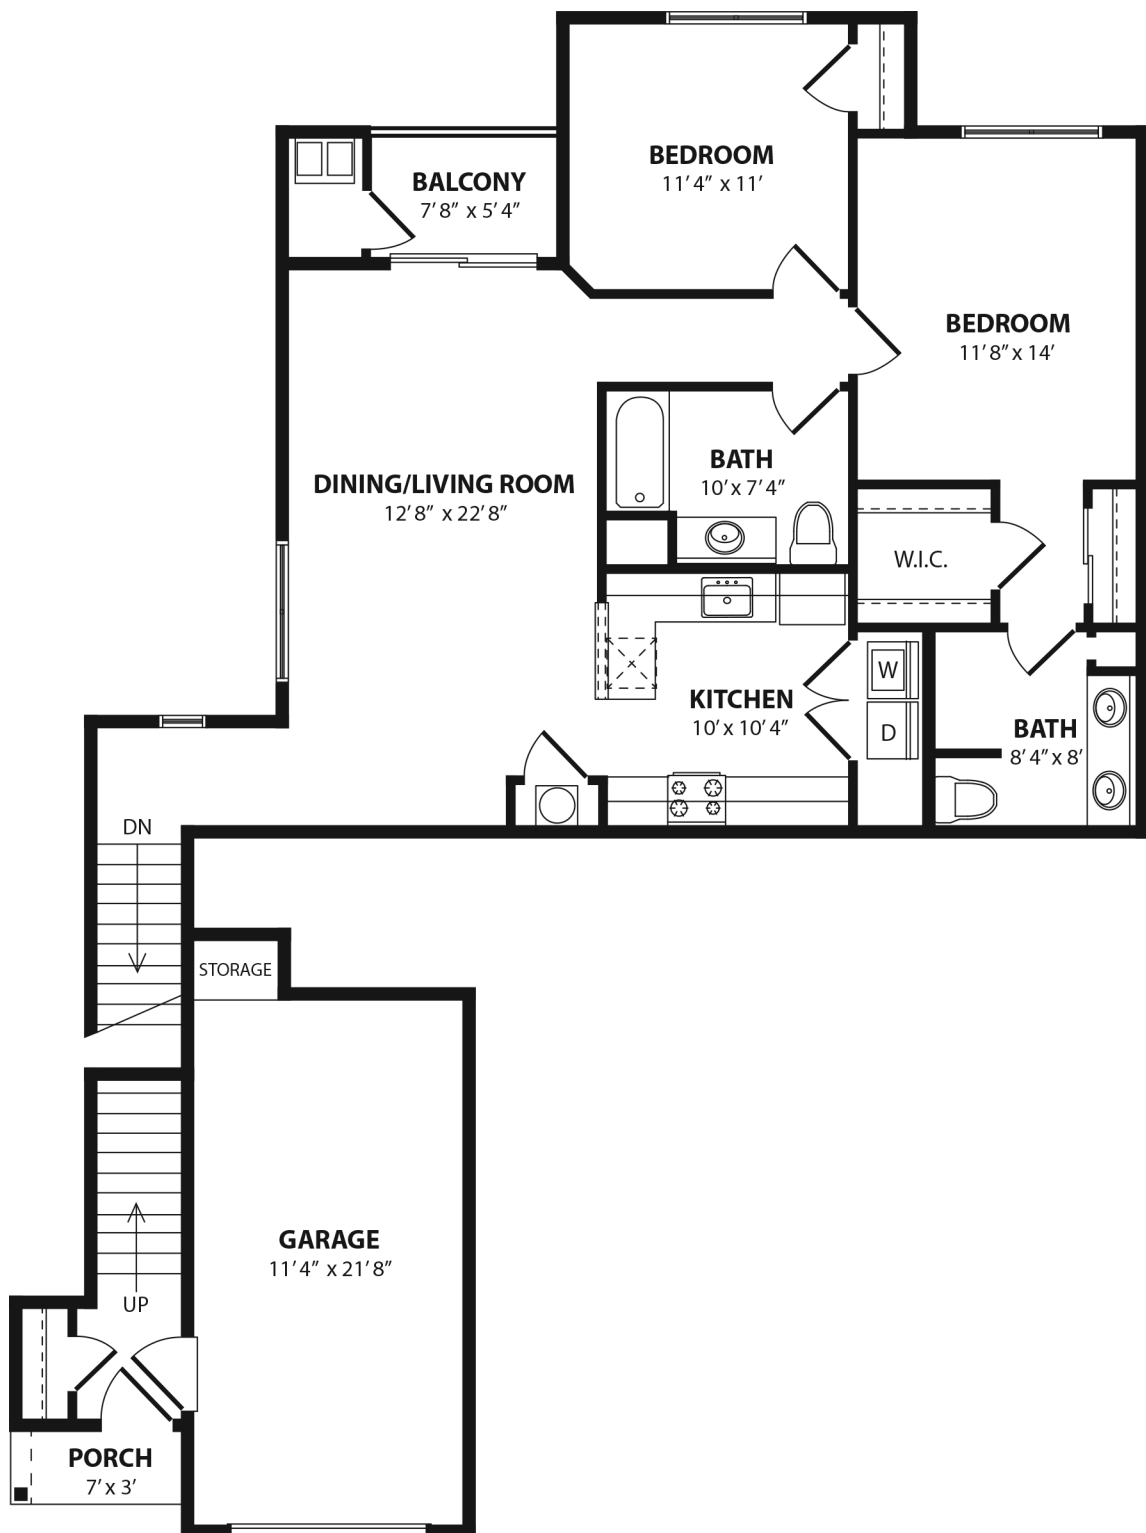

Drake

1283 square feet | 2 bedroom | 2 bath