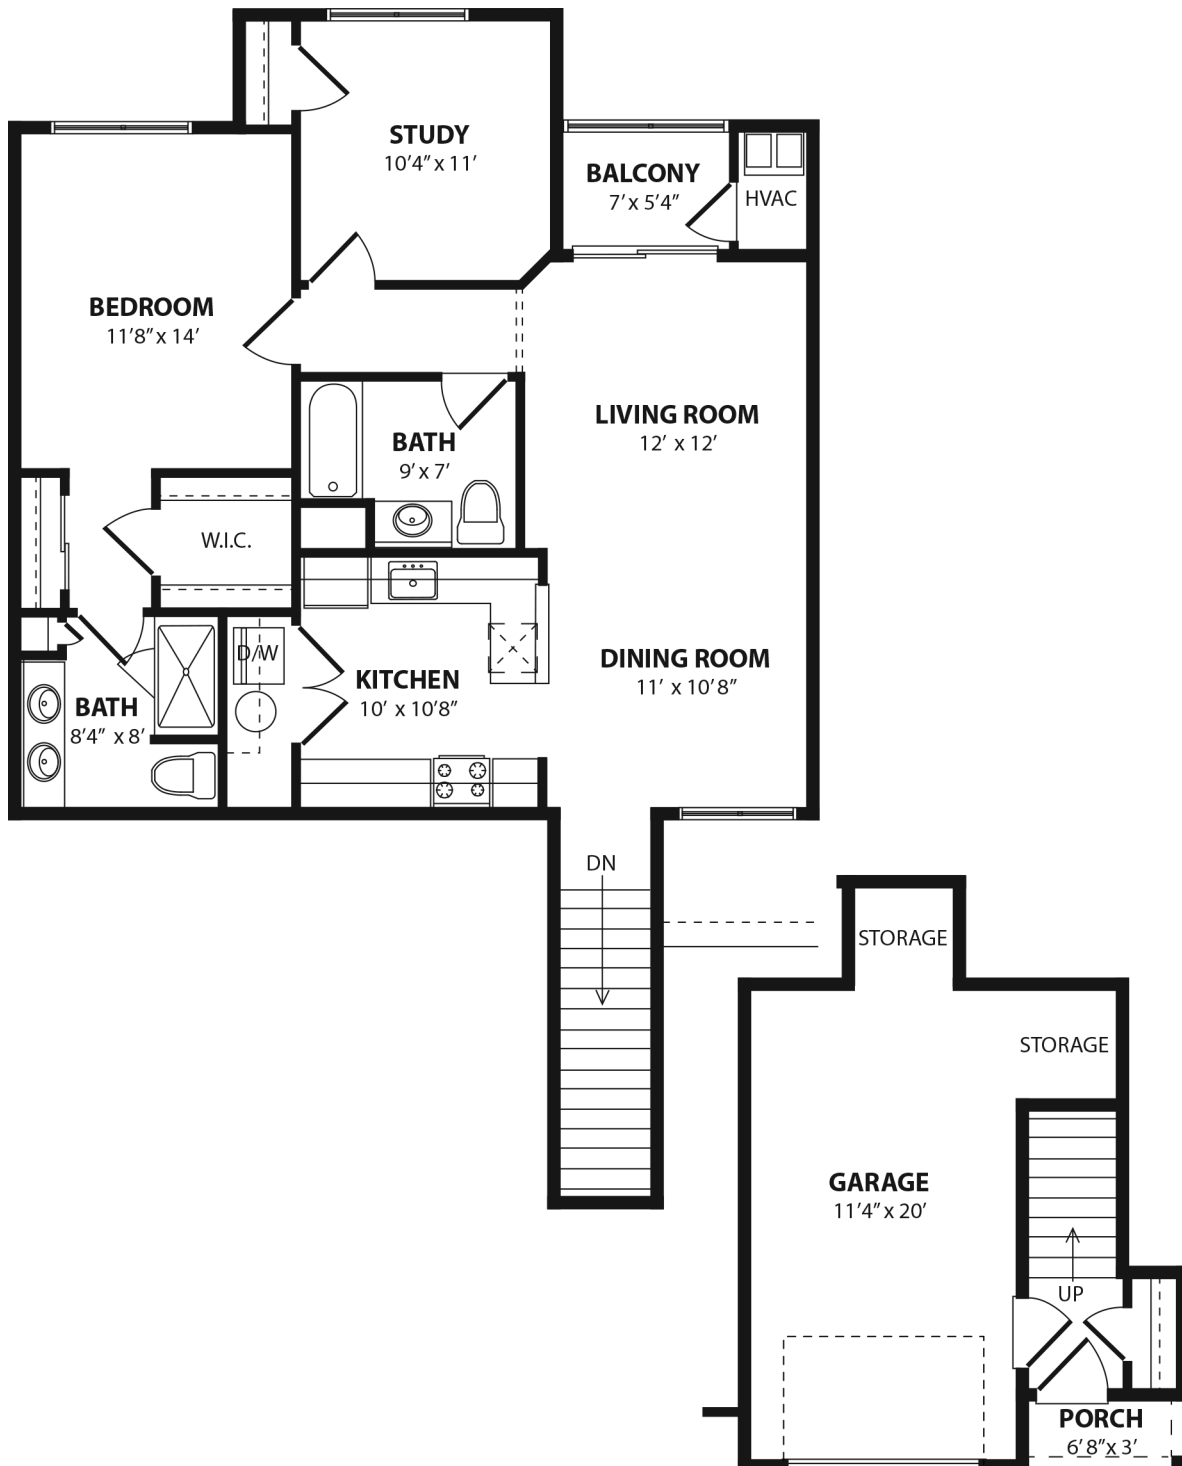

Dutchess

1088 square feet | 1 bedroom | 1 study | 2 bath