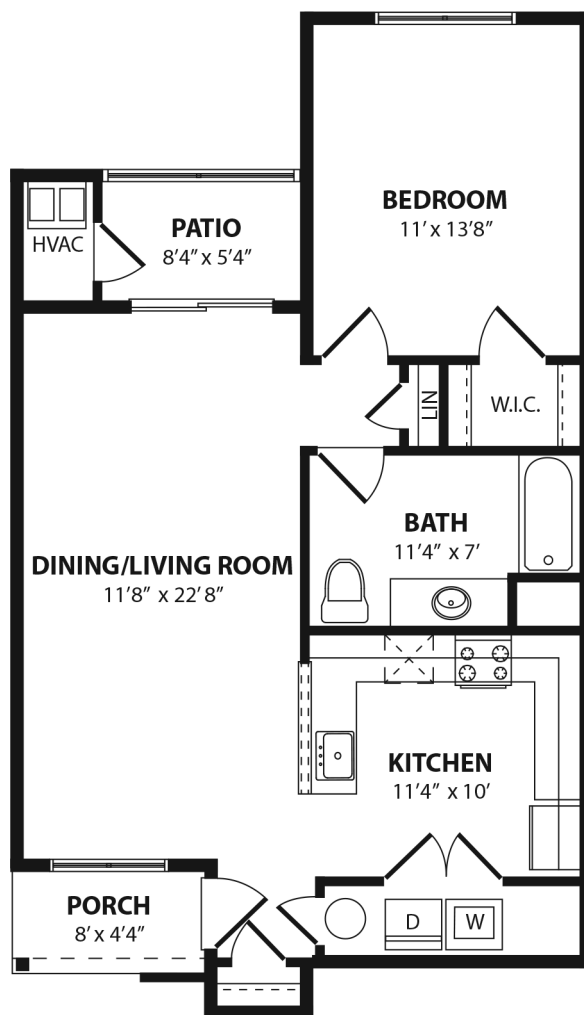

Edison

780 square feet | 1 bedroom | 1 bath