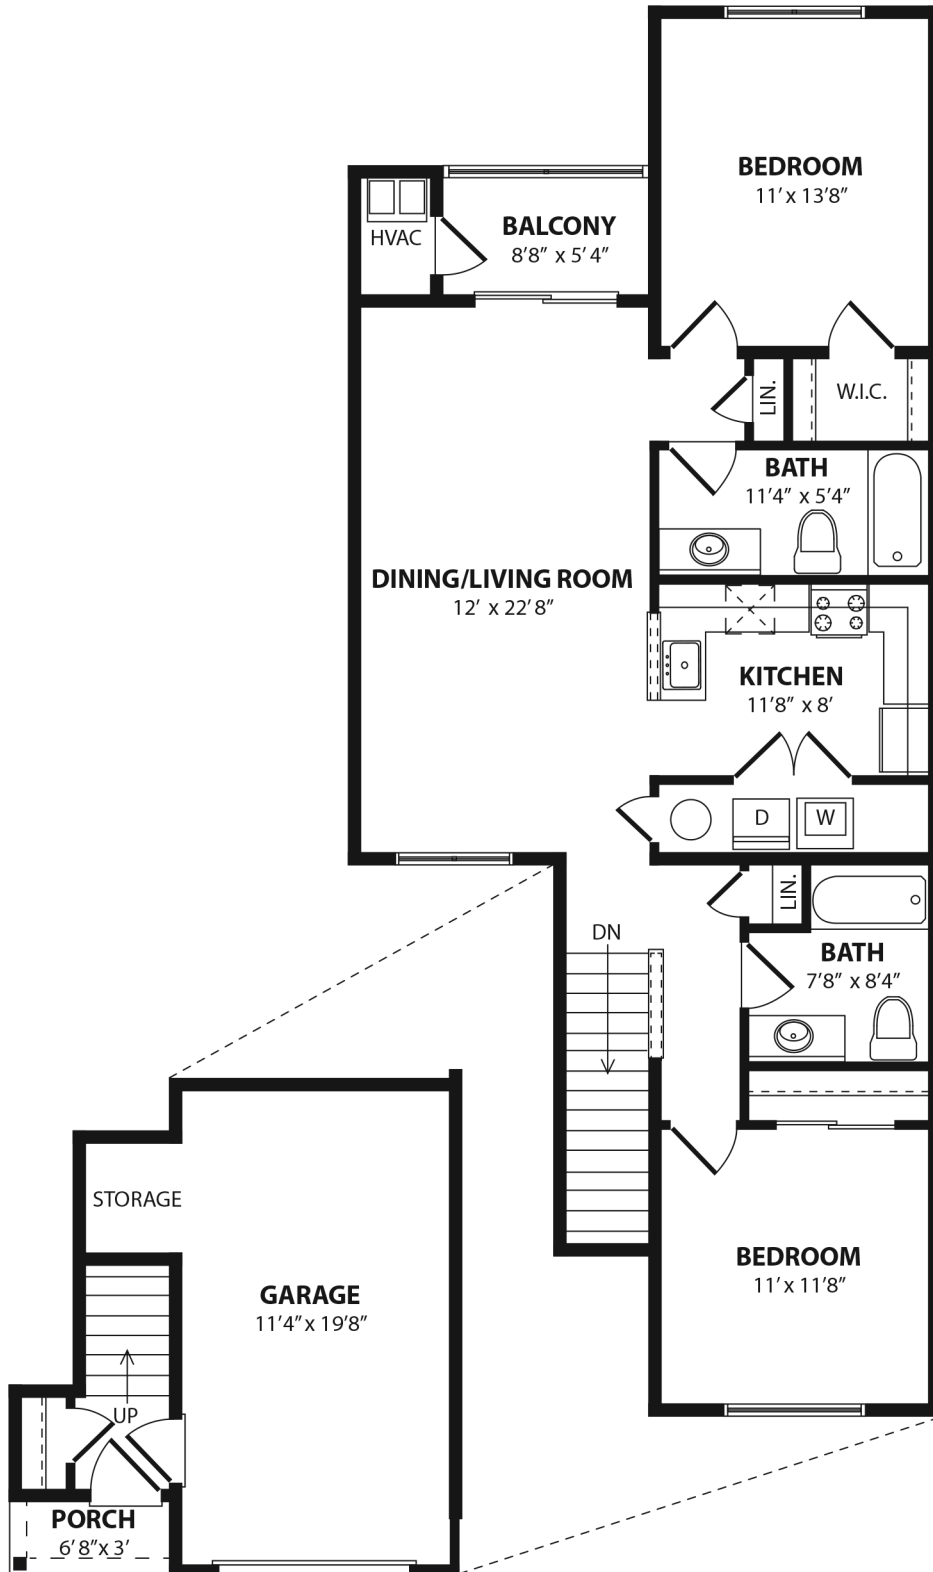

Washington

1052 square feet | 2 bedroom | 2 bath